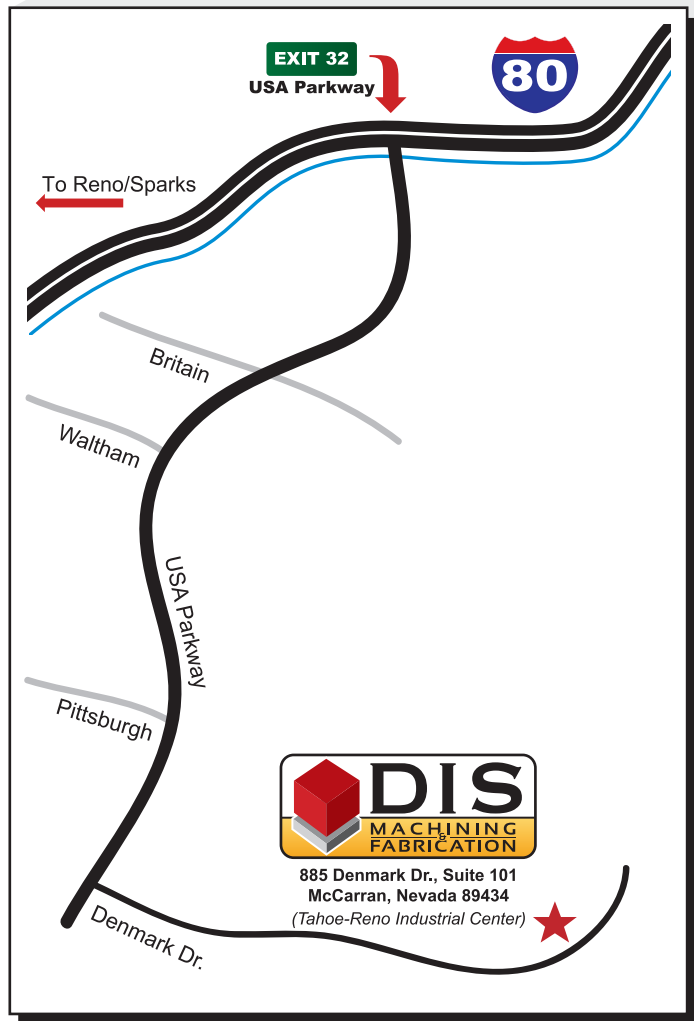

DIS Machining & Fabrication is a Division of Dynamic Isolation Systems, Inc.